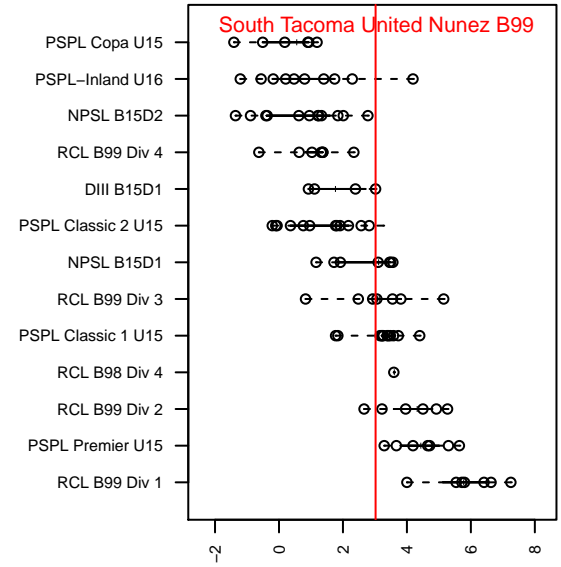

South Tacoma United Nunez B99

South Tacoma United FC
 Tacoma, WA
 B99 total strength=1311
 attack=9.95 defense=3.48
 fall league = DIII B15D1
 notes= TU Chelsea; Nunez 2013,2014

alt names used:
 STU BU15 NUNEZ
 STU BU15 NUNEZ
 South Tacoma – Chelsea
 Tacoma United Chelsea

Venues played:
 2014 Starfire Spring Classic BU15
 2014 DIII B15D1
 2014 Founders Cup B99

South Tacoma United Nunez B99
 Dots are actual minus expected GF (blue circles) and GA (red triangles).
 Blue line is smoothed change in attack strength. Red is smoothed change in defense strength.

**attack and defense variance (black dot)
relative to other teams
and top 10 in region**

**attack and defense rating
relative to others at age
and all opponents in last 13 months**

Performance relative to 13 month average